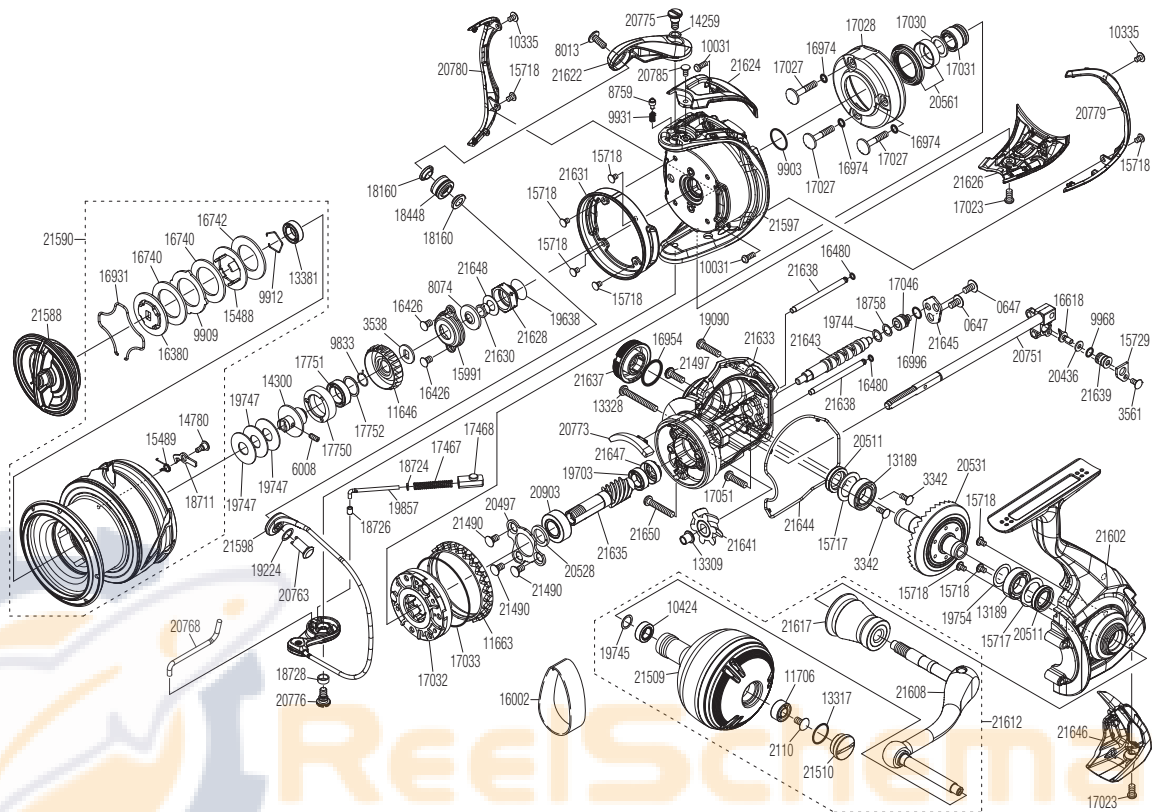

SHIMANO

TWIN POWER SA-RB

TP-SW4000XG

Please note that the number of adjusting washers may not always be the same as shown in the exploded views.

(51SF41H045X)

Please note that your actions take full responsibility when you take it apart.